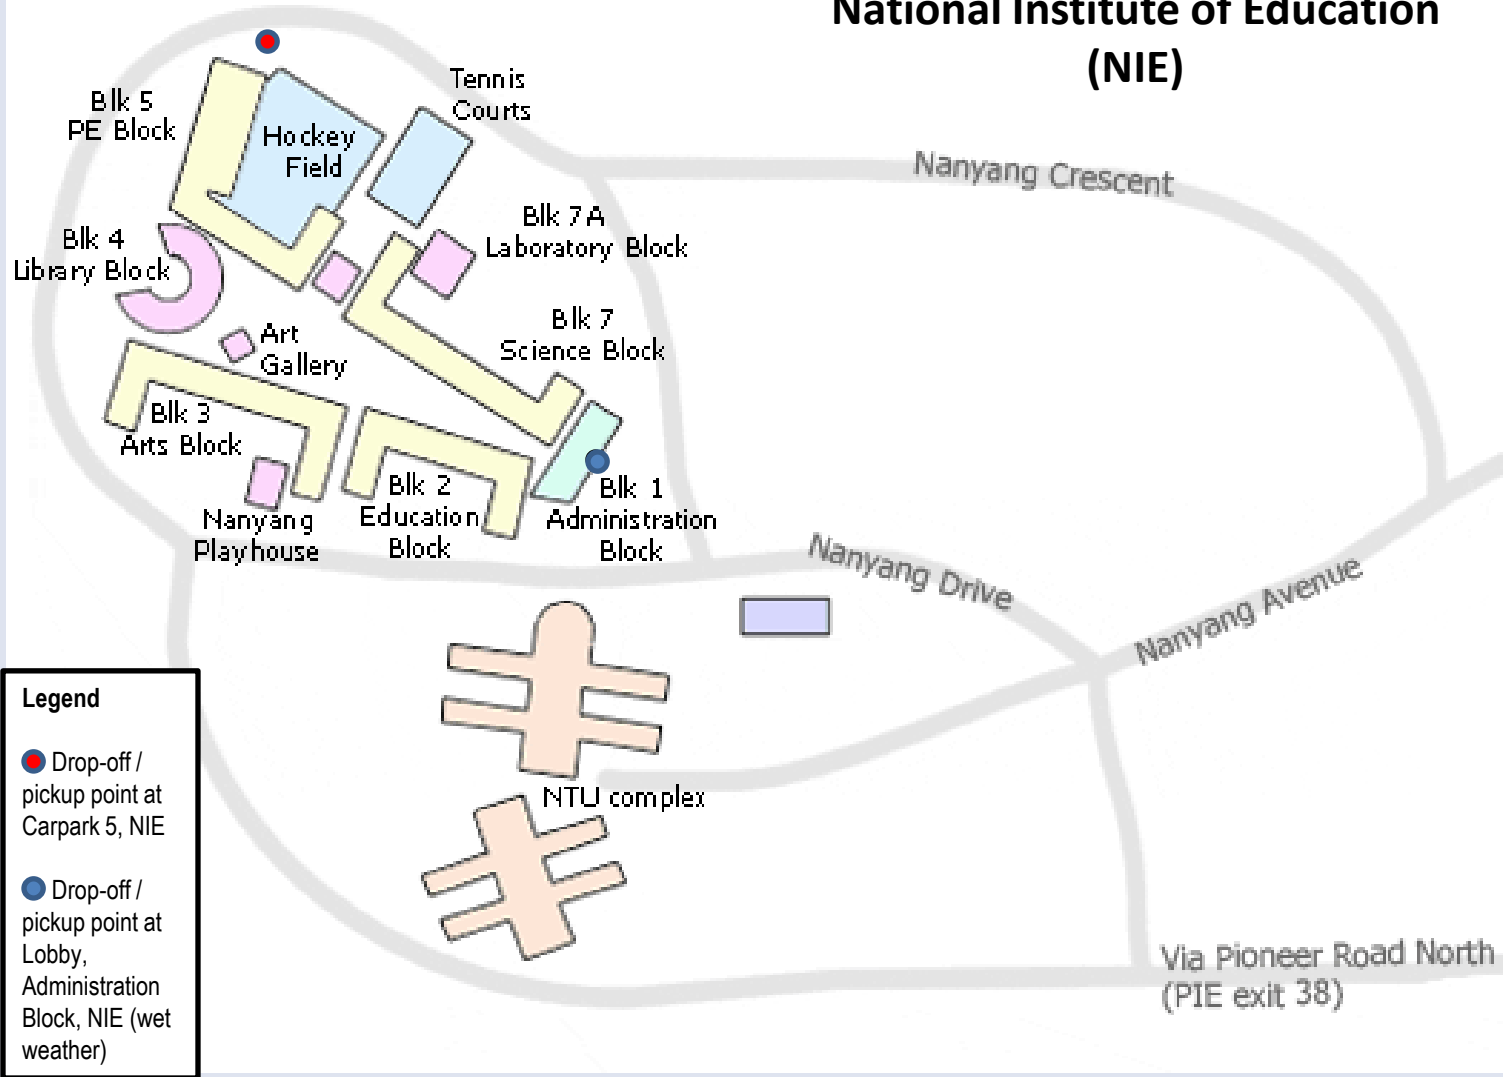

# National Institute of Education (NIE)

- Legend**
- Drop-off / pickup point at Carpark 5, NIE
  - Drop-off / pickup point at Lobby, Administration Block, NIE (wet weather)

Via Pioneer Road North  
(PIE exit 38)